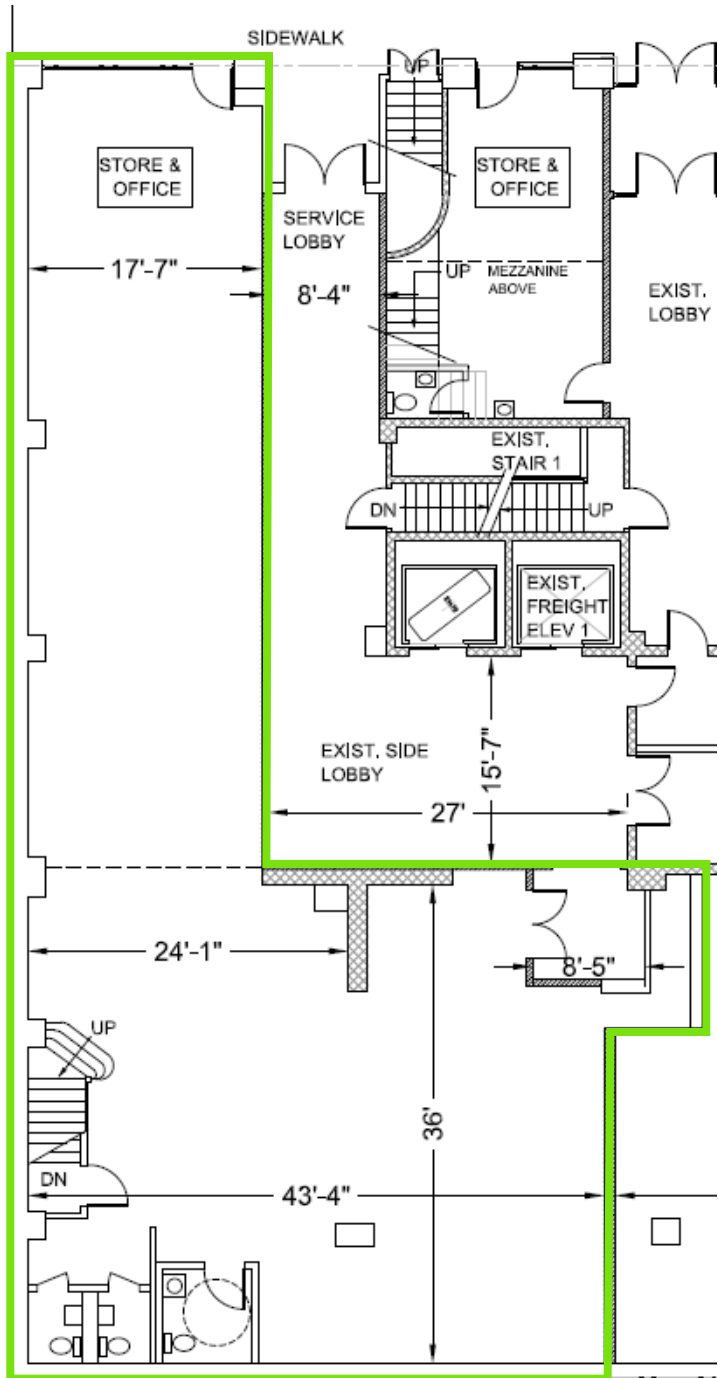

FLOOR PLAN

1ST FLOOR