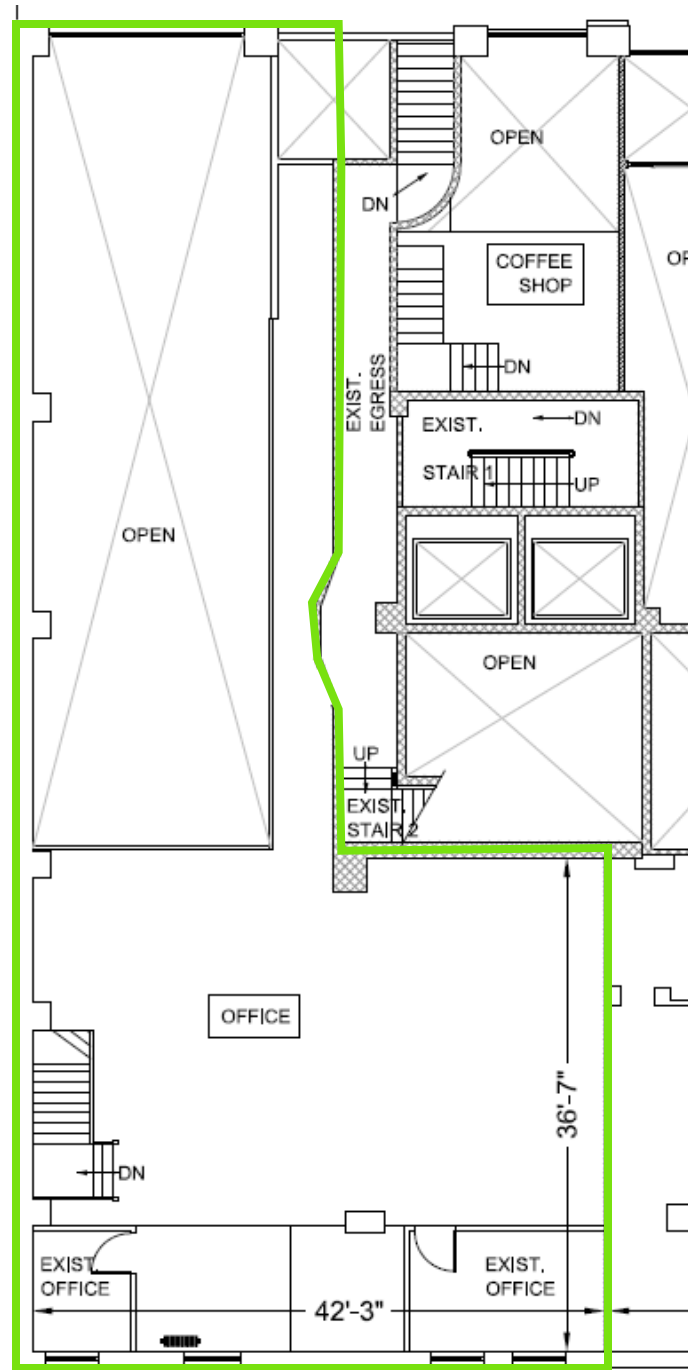

FLOOR PLAN

1ST FLOOR

MEZZ